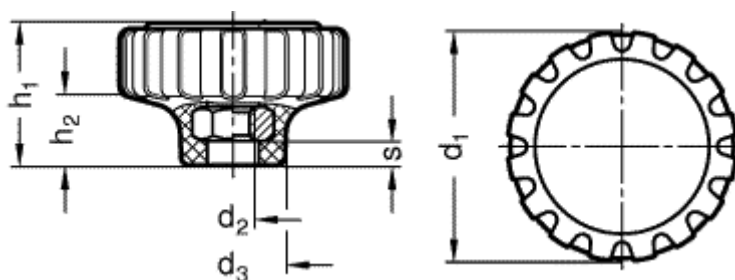

# Data Sheet

Article number: 201137467

Description: E+G Knurled knob  
GN 7336-53-M10-NI

## Measures

d1	= 53
d2	= M 10
d3	= 24
h1	= 31
h2	= 16
Length inside	= 30
s	= 5